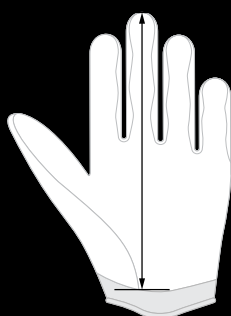

GLOVE | SIZE CHART

Measurement taken from the base of the palm at the wrist, to the tip of the middle finger.

ADULT		YOUTH	
SIZE	LENGTH	SIZE	LENGTH
S	18 cm	YXXS	13 cm
M	19 cm	YXS	15 cm
L	20 cm	YS	15,5 cm
XL	21 cm	YM	16 cm
2XL	22 cm	YL	16,5 cm
		YXL	17,5 cm