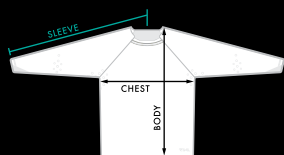

RIVAL | YOUTH SIZE CHART

VOX | YOUTH SIZE CHART

JERSEY			
SIZE	CHEST	BODY	SLEEVE
YXXS	32 cm	46 cm	50 cm
YXS	36 cm	50 cm	53 cm
YS	37 cm	55 cm	59 cm
YM	43 cm	60 cm	64 cm
YL	46 cm	65 cm	67 cm
YXL	48 cm	70 cm	71 cm

JERSEY			
SIZE	CHEST	BODY	SLEEVE
YXXS	29 cm	46 cm	50 cm
YXS	33 cm	50 cm	53 cm
YS	36 cm	55 cm	59 cm
YM	40 cm	60 cm	64 cm
YL	43 cm	65 cm	67 cm
YXL	48 cm	70 cm	71 cm